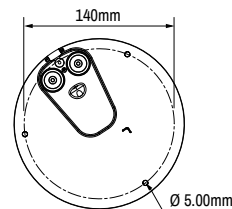

Dimensions

View on Side Face

Mounting Hole Pattern

Specification

Camera Features	HD	4MP	4K
Sensor	1/3" Progressive CMOS		1/1.7" Progressive CMOS
Active Pixels (HxV)	HD (1920x1080)	4MP (2560x1440)	12MP (4000 x 3000)
Minimum Sensitivity	Day: 0.01 Lux (colour). Night: 0.001 Lux (mono). 30 IRE, F1.4, 1/30s shutter	Day: 0.01 Lux (colour). Night: 0.001 Lux (mono). 30 IRE, F1.4, 1/15s shutter	Day: 0.05 Lux (colour). Night: 0.005 Lux (mono). 30 IRE, F1.4, 1/15s shutter
Dynamic Range	WDR > 120dB		WDR > 100dB
Gain Control	Auto/Manual		
Back Light Compensation	On/Off		
White Balance Mode	Auto/Manual		
Day/Night	True Day/Night with Mechanical IR Cut Filter		
IR Illuminator	Built-in IR Illuminator 850nm wavelength, effective distance >50m		
Video Resolution	4000x3000 pixels (12MP)**; 4096x2160 pixels (8MP)**; 3840x2160 pixels (8MP)**; 3072x2048 pixels (6MP)**; 2560x1440 pixels (4MP)*; 2304x1296 pixels (3MP)*; 1920x1080 pixels (HD); 1280x960 pixels (1.3MP); 1280x720 pixels (720p); 704x576 pixels (D1); 704x480 pixels (D1) 352x288 pixels (SIF); 352x240 pixels (SIF)		
Signal/Noise Level	> 50db		
Lens Options	2.7mm - 12mm, Horizontal view angle 100° (W) 33° (T), F1.4, Vari-focal, M14 mount with Remote Zoom/ Focus		4.1mm - 16.4mm, Horizontal view angle 105 (W) 35° (T), F1.4, Vari-focal, M14 mount with Remote Zoom/Focus
Iris Control	Auto Iris		
Shutter	Rolling; Auto from 1/3 - 1/10,000 sec		
Exposure Control	Auto/Low Noise/Low Motion Blur/Manual		
Video Compression	Full frame rate, full colour: H.264/MJPEG ; up to 30fps (ISO 14496-10)		
Video Bit Rate	User-configurable bit rates from 64Kbps up to 10Mbps		
Privacy Zones	4 User Defined		
Video Multi-Streaming	Up to 32Mbps total video output; Unlimited multicast connections. Up to four 8Mbps unicast connections; Up to sixteen 1Mbps unicast connections		
Video Multi-Encoder	Up to two simultaneous resolutions including: 12MP (20fps)**, 4K(30fps)**, 5MP(30fps)**, 4MP (20fps)*, 3MP (30fps)*, 1080p (30fps), 720p (30fps), D1 (30fps), SIF (30fps)		
Video Analytics	Motion Detection, Tripwire, Intrusion, Abandoned Object, Missing Object, Scene Change, Video Tamper, Defocus Detect, Face Detection		
Audio Compression	G.711		
Audio Bit Rate	32Kbps per channel		
Audio Resolution	Full Duplex, 8kHz or 16kHz sample rate. Mono Input, Mono Output		
Audio Analytics	Audio Intensity High, Audio Input Abnormal		
Audio Input	Line in, terminal block connector		
Audio Output	Line out, terminal block connector		
Binary Input/Output	1 Pull up input for non powered contacts; 1 Solid state open collector output, Max 5.0V, 30mA		
Network Interface	IEEE802.3 and IETF standards: 10/100 Base-T Ethernet, IPv4/IPv6, TCP, UDP, RTP, RTSP, ICMP, IGMP, SNMP, HTTP, HTTPS, SSH, PPPoE, uPnP, QoS, DHCP	IEEE802.3 and IETF standards: 100/1000 Base-T Ethernet, IPv4/IPv6, TCP, UDP, RTP, RTSP, ICMP, IGMP, SNMP, HTTP, HTTPS, SSH, PPPoE, uPnP, QoS, DHCP	
Network Security	HTTPS, IP Filter, IEEE 802.1x		
CyberVigilant® Technology	Yes		
Time	Embedded real-time clock, NTP client		
SD Storage	microSDHC 128GB support (card not included)***		
Dimensions/Weight	159mm (dia) x 117.9mm (h) and 0.8Kg		
Regulatory	EN 55022 Class A, EN 61000-3-2, EN 61000-3-3, FCC Part 15 Subpart B Class A, EN 50130-4, EN61000-4-2, EN61000-4-3, EN61000-4-4, EN61000-4-5, EN61000-4-6, EN61000-4-11, IEC60068-2-27 (Shock), IEC60068-2-6 (Sine Vibration), UL60950		
Housing	White vandal resistant aluminium alloy with clear polycarbonate dome		
Protection Rating	IP67, IK10 (IEC 62262)		
Electrical	Camera only: PoE (802.3af Class 0) or 12V DC @ 0.33A; 4W. Camera including heater: PoE (802.3af Class 0) or 12V DC @ 1.0A; 12W. Power supply ordered separately (Product code: 110064; 130176)	Camera only PoE+ (802.3at Class 4) or 12V DC/24V AC, 9W Camera including heater: PoE+ (802.3at Class 4) or 12V DC/24V AC, 19W. Power supply ordered separately (Product code: 110064; 130176)	
Operating Temperature	-40°C to 60°C		
Cold Start	-30°C		
IndigoVision Software Requirements	Control Center v14.1 or later (4K); Control Center v13.2 or later (HD & 4MP)		
Supported Internet Browsers	Internet Explorer v11.0 or later		
ONVIF	Profile S		