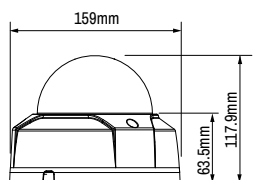

Dimensions

View on Side Face

Mounting Hole Pattern

Specification

Camera Features	HD	4MP	4K
Sensor	1/3" Progressive CMOS		1/1.7" Progressive CMOS
Active Pixels (HxV)	HD (1920x1080)	4MP (2560x1440)	12MP (4000 x 3000)
Minimum Sensitivity	Day: 0.01 Lux (colour). Night: 0.001 Lux (mono). 30 IRE, F1.4, 1/30s shutter	Day: 0.01 Lux (colour). Night: 0.001 Lux (mono). 30 IRE, F1.4, 1/15s shutter	Day: 0.05 Lux (colour). Night: 0.005 Lux (mono). 30 IRE, F1.4, 1/15s shutter
Dynamic Range	WDR > 120dB		WDR > 100dB
Gain Control	Auto/Manual		
Back Light Compensation	On/Off		
White Balance Mode	Auto/Manual		
Day/Night	True Day/Night with Mechanical IR Cut Filter		
IR Illuminator	Built-in IR Illuminator 850nm wavelength, effective distance >50m		
Video Resolution	4000x3000 pixels (12MP)**; 4096x2160 pixels (8MP)**; 3840x2160 pixels (8MP)**; 3072x2048 pixels (6MP)**; 2560x1440 pixels (4MP)*; 2304x1296 pixels (3MP)*; 1920x1080 pixels (HD); 1280x960 pixels (1.3MP); 1280x720 pixels (720p); 704x576 pixels (D1); 704x480 pixels (D1) 352x288 pixels (SIF); 352x240 pixels (SIF)		
Signal/Noise Level	> 50db		
Lens Options	2.7mm - 12mm, Horizontal view angle 100° (W) 33° (T), F1.4, Vari-focal, M14 mount with Remote Zoom/ Focus		4.1mm - 16.4mm, Horizontal view angle 105 (W) 35° (T), F1.4, Vari-focal, M14 mount with Remote Zoom/Focus
Iris Control	Auto Iris		
Shutter	Rolling; Auto from 1/3 - 1/10,000 sec		
Exposure Control	Auto/Low Noise/Low Motion Blur/Manual		
Video Compression	Full frame rate, full colour: H.264/MJPEG ; up to 30fps (ISO 14496-10)		
Video Bit Rate	User-configurable bit rates from 64Kbps up to 10Mbps		
Privacy Zones	4 User Defined		
Video Multi-Streaming	Up to 32Mbps total video output; Unlimited multicast connections. Up to four 8Mbps unicast connections; Up to sixteen 1Mbps unicast connections		
Video Multi-Encoder	Up to two simultaneous resolutions including: 12MP (20fps)**, 4K(30fps)**, 5MP(30fps)**, 4MP (20fps)*, 3MP (30fps)*, 1080p (30fps), 720p (30fps), D1 (30fps), SIF (30fps)		
Video Analytics	Motion Detection, Tripwire, Intrusion, Abandoned Object, Missing Object, Scene Change, Video Tamper, Defocus Detect, Face Detection		
Audio Compression	G.711		
Audio Bit Rate	32Kbps per channel		
Audio Resolution	Full Duplex, 8kHz or 16kHz sample rate. Mono Input, Mono Output		
Audio Analytics	Audio Intensity High, Audio Input Abnormal		
Audio Input	Line in, terminal block connector		
Audio Output	Line out, terminal block connector		
Binary Input/Output	1 Pull up input for non powered contacts; 1 Solid state open collector output, Max 5.0V, 30mA		
Network Interface	IEEE802.3 and IETF standards: 10/100 Base-T Ethernet, IPv4/IPv6, TCP, UDP, RTP, RTSP, ICMP, IGMP, SNMP, HTTP, HTTPS, SSH, PPPoE, uPnP, QoS, DHCP	IEEE802.3 and IETF standards: 100/1000 Base-T Ethernet, IPv4/IPv6, TCP, UDP, RTP, RTSP, ICMP, IGMP, SNMP, HTTP, HTTPS, SSH, PPPoE, uPnP, QoS, DHCP	
Network Security	HTTPS, IP Filter, IEEE 802.1x		
CyberVigilant® Technology	Yes		
Time	Embedded real-time clock, NTP client		
SD Storage	microSDHC 128GB support (card not included)***		
Dimensions/Weight	159mm (dia) x 117.9mm (h) and 0.8Kg		
Regulatory	EN 55022 Class A, EN 61000-3-2, EN 61000-3-3, FCC Part 15 Subpart B Class A, EN 50130-4, EN61000-4-2, EN61000-4-3, EN61000-4-4, EN61000-4-5, EN61000-4-6, EN61000-4-11, IEC60068-2-27 (Shock), IEC60068-2-6 (Sine Vibration), UL60950		
Housing	White vandal resistant aluminium alloy with clear polycarbonate dome		
Protection Rating	IP67, IK10 (IEC 62262)		
Electrical	Camera only: PoE (802.3af Class 0) or 12V DC @ 0.33A; 4W. Camera including heater: PoE (802.3af Class 0) or 12V DC @ 1.0A; 12W. Power supply ordered separately (Product code: 110064; 130176)	Camera only PoE+ (802.3at Class 4) or 12V DC/24V AC, 9W Camera including heater: PoE+ (802.3at Class 4) or 12V DC/24V AC, 19W. Power supply ordered separately (Product code: 110064; 130176)	
Operating Temperature	-40°C to 60°C		
Cold Start	-30°C		
IndigoVision Software Requirements	Control Center v14.1 or later (4K); Control Center v13.2 or later (HD & 4MP)		
Supported Internet Browsers	Internet Explorer v11.0 or later		
ONVIF	Profile S		