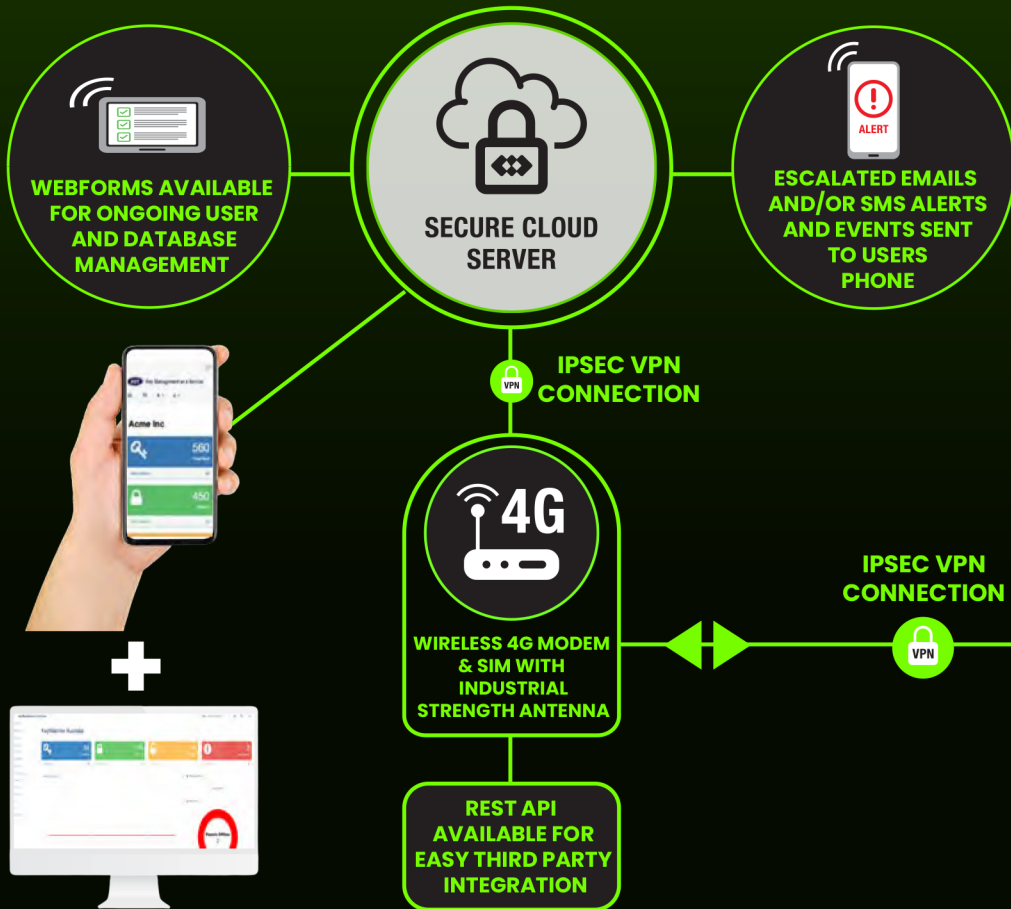

## KeyWatcher Software

WORLD'S TOUGHEST CABINET | WORLD'S SMARTEST SOFTWARE

- Contractor Management Integration
- Increased WHSE Compliance
- Reduced Risk
- Managed Contractor Key Access

|  |  |
|--|--|
|  <p>TOTALLY WIRELESS SOLUTION</p>                         |  <p>ATM GRADE SECURITY<br/>MANAGED BY DATA SECURITY EXPERTS</p>   |
|  <p>JUST A 240V POWER POINT REQUIRED FOR INSTALLATION</p> |  <p>IT SIMPLIFIED</p> <ul style="list-style-type: none"><li>• NO NETWORK INFRASTRUCTURE</li><li>• NO NETWORK MANAGEMENT</li><li>• NO EXPENSIVE DATA CABLING</li></ul> |