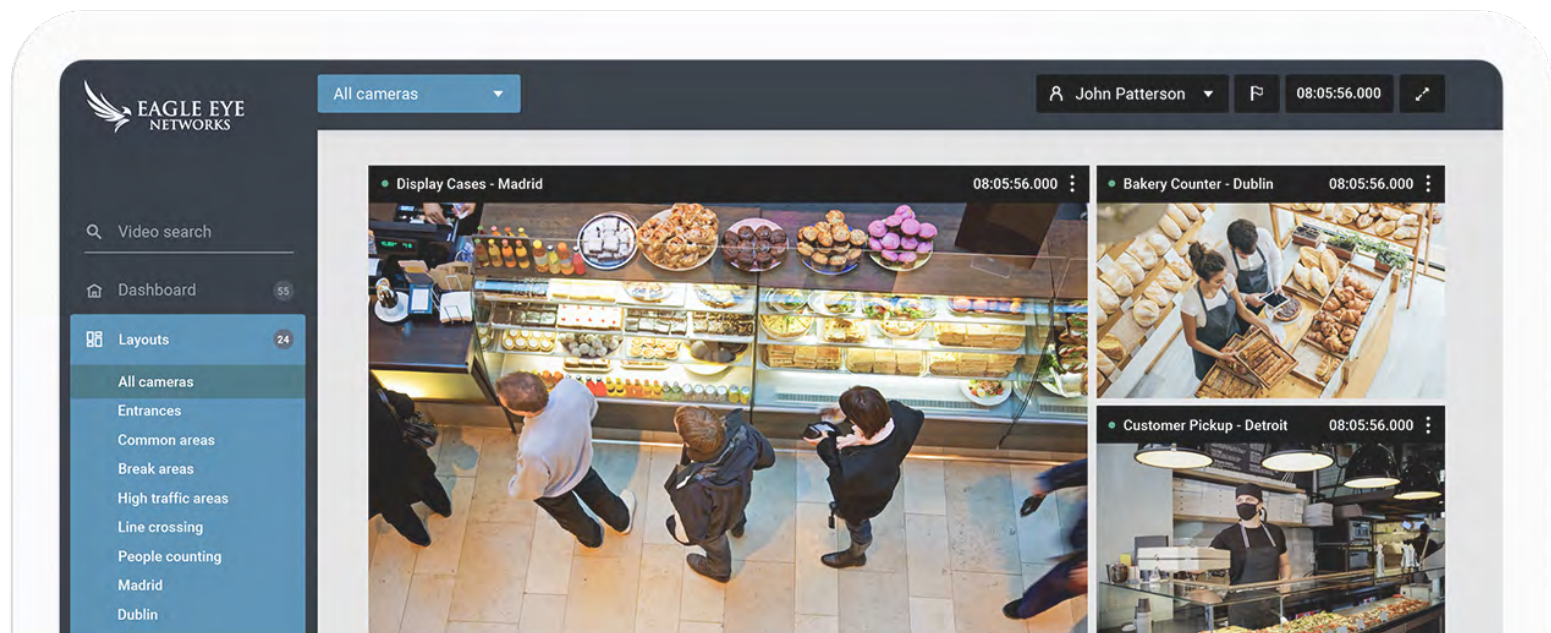

TAILORED SOLUTIONS FOR BUSINESS NEEDS

At Eagle Eye, we understand that our customers' needs are as unique as their businesses and industries. Larger organizations have more complex needs, while smaller businesses appreciate simplicity. That's why Eagle Eye Networks offers Editions, designed to simplify the ever-growing product set and better align pricing and features to the realities of different sized businesses – all with the flexibility to scale as a business grows and changes.

STANDARD

Designed for small businesses and franchisees with a modest number of locations and limited users. This basic Edition is for businesses that value remote access to surveillance video and cloud storage at a reasonable cost.

PRO

Designed for mid-sized (10 to 25+ locations) and rapidly growing business operations. The Professional Edition includes features to better manage large quantities of locations, users, and cameras.

ENTERPRISE

Ideal for large, distributed, and multinational businesses. Enterprise supports an unlimited number of users and provides a sophisticated access management solution plus advanced operational reporting to meet audit and regulatory requirements.