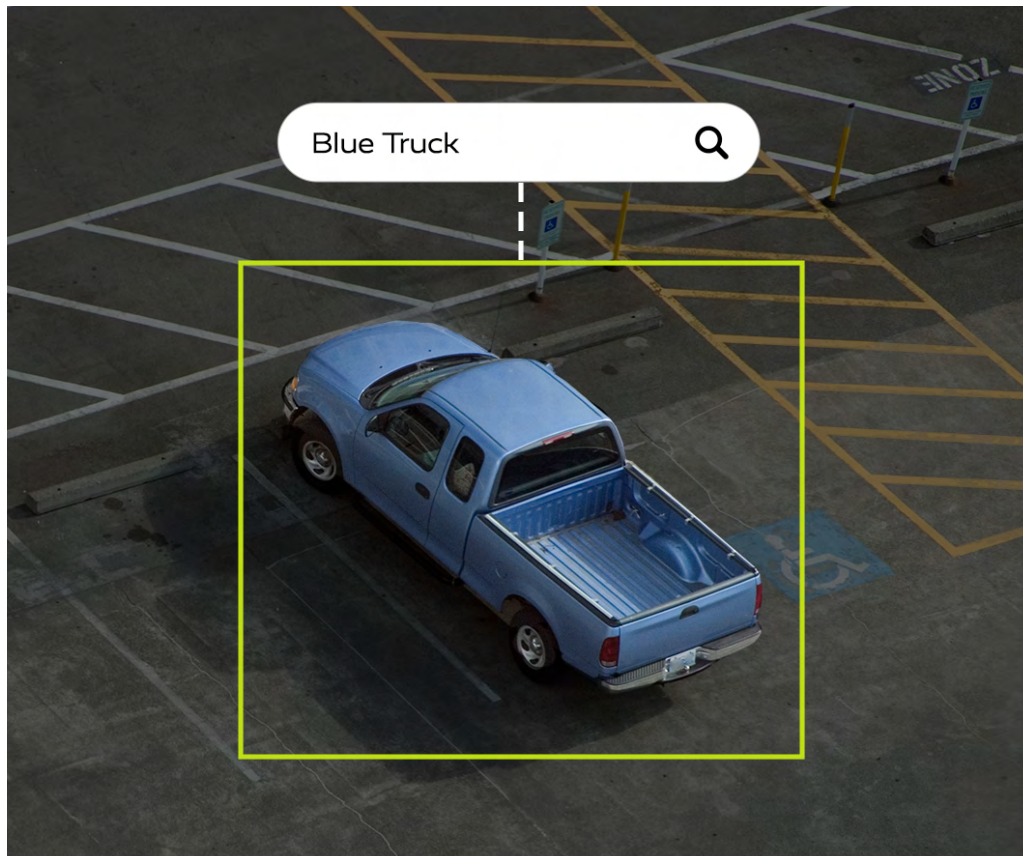

Improve Business Operations with AI

Spend less time managing your video surveillance system and more time improving your business.

Our intuitive and powerful analytics use artificial intelligence to provide you with information you can actually act on, such as bringing to light employee training gaps, alerting of potential safety liabilities, providing necessary audit trails, and simplifying compliance reporting.

Video analytics also provide insight into employee behaviors, ensuring procedures are being properly followed, customer interactions are positive, and training is appropriate and effective.

DETECT TRENDS
AND PATTERNS
WITH YOUR
EXISTING
SURVEILLANCE
CAMERAS

LINE
CROSSING

LOITERING

INTRUSION
DETECTION

OBJECT
COUNTING